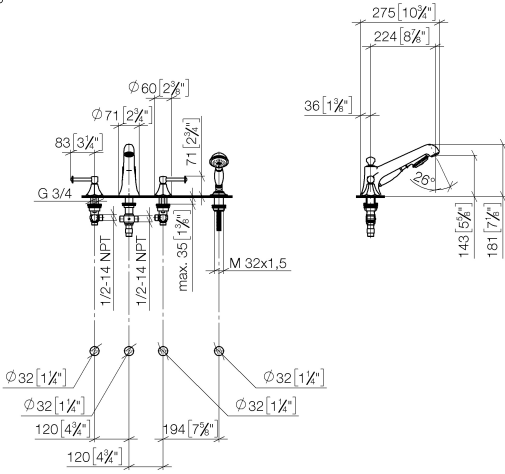

MADISON Bath shower set for bath rim or tile edge installation - Brushed Platinum

MADISON

ST 030 100 3370

- spout: circular, air-enriched flow
- max. spout flow rate 23 l/min
- Hand shower: COMPACT RAIN, max. flow rate 6.8 l/min (at 3 bar)
- complete hand shower set with anti-scale system
- 225mm projection
- automatic bath/shower diverter
- height of mixer 185 mm
- height up to aerator 140 mm
- hole diameter valve 32 mm
- hole diameter spout 32 mm
- hole diameter for complete hand shower set 32 mm
- rosette for spout Ø 70mm
- rosette for complete hand shower set Ø 60mm
- rosette for deck valve Ø 60mm
- metal shower hose 1750mm with integrated anti-twist protection

MADISON Bath shower set for bath rim or tile edge installation - Brushed Platinum

MADISON

ST 030 100 3370

- 225mm projection
- complete hand shower set: normal flow
- spout: circular, air-enriched flow
- complete hand shower set with anti-scale system
- automatic bath/shower diverter
- height of mixer 185 mm
- height up to aerator 140 mm
- hole diameter valve 32 mm
- hole diameter spout 32 mm
- hole diameter for complete hand shower set 32 mm
- rosette for spout Ø 70mm
- rosette for complete hand shower set Ø 60mm
- rosette for deck valve Ø 60mm
- metal shower hose 1750mm with integrated anti-twist protection
- max. spout flow rate 23 l/min
- max. flow for complete hand shower set 6.8 l/min

Recommended miscellaneous

Perfecto installation kit - 12 614 970 90

ST 030 100 3370
mm [inches]
1:10

Flow rate chart

Certificates

LGA_8028.

Belgaqua_21-380-
27_4.

ST 030 100 3370

Spare parts list

No.	Item Number	Name	Quantity used	Delivery time
1	20 000 370-06	side panel	1	60
2	13 502 380-06	spout	1	60
3	12 502 970 90	High pressure hose 1/2" x 1/2" x 400 mm -	2	2
4	20 000 371-06	side panel	1	60
5	27 703 370-06	shower set	1	60